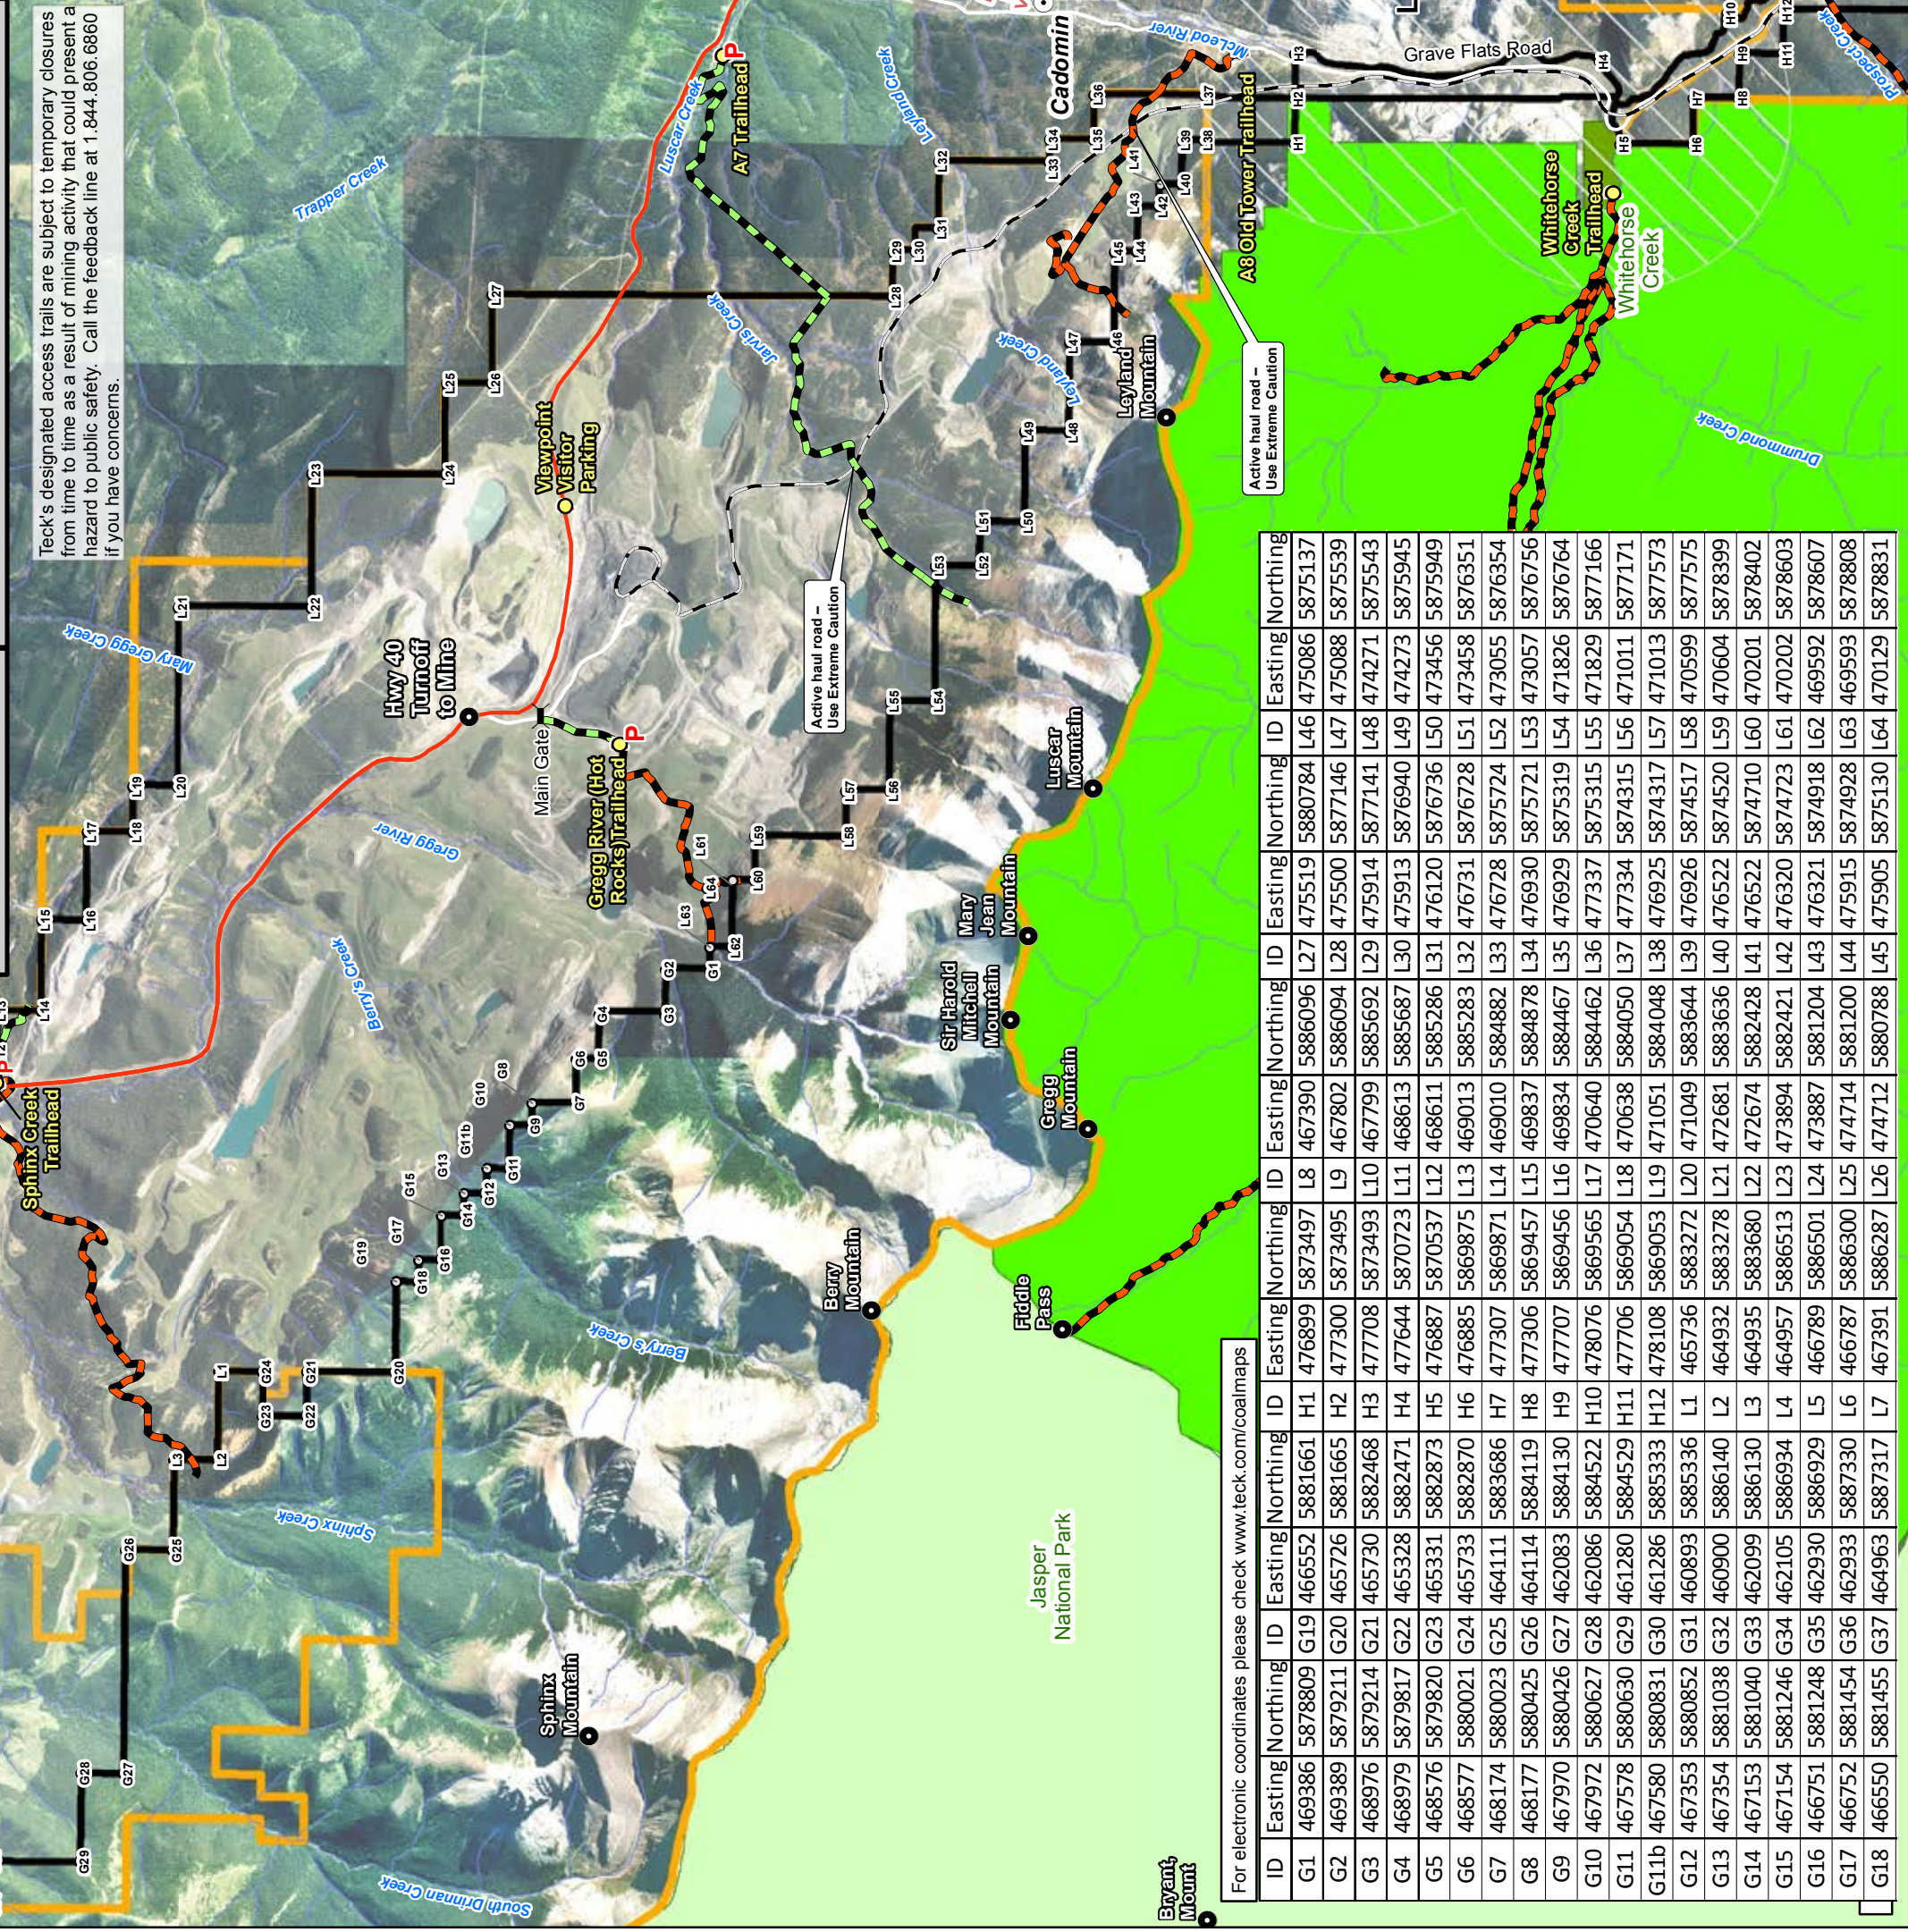

Date: 8/23/2017

Teck's designated access trails are subject to temporary closures from time to time as a result of mining activity that could present a hazard to public safety. Call the feedback line at 1.844.806.6860 if you have concerns.

- North Map**
- Recreation Trails**
- Clean Water Diversion
 - Mineral Surface Lease (Teck, Gregg River, Lehigh)
 - Mountain Park Cemetery
 - Former Mountain Park Townsite
 - First Nation Reserves
 - Public Land Use Zones
 - Whitehorse Creek Campground
 - Whitehorse Wildland Provincial Park
 - Jasper National Park
- Roads**
- Motorized
 - Non-Motorized
 - Sheep Sanctuary
 - Haul Road
 - Major Road
 - Gravel Road
 - Major Streams
 - Trailhead

Printed September 2017

South Hunting Map

North Hunting Map

Printed September 2017