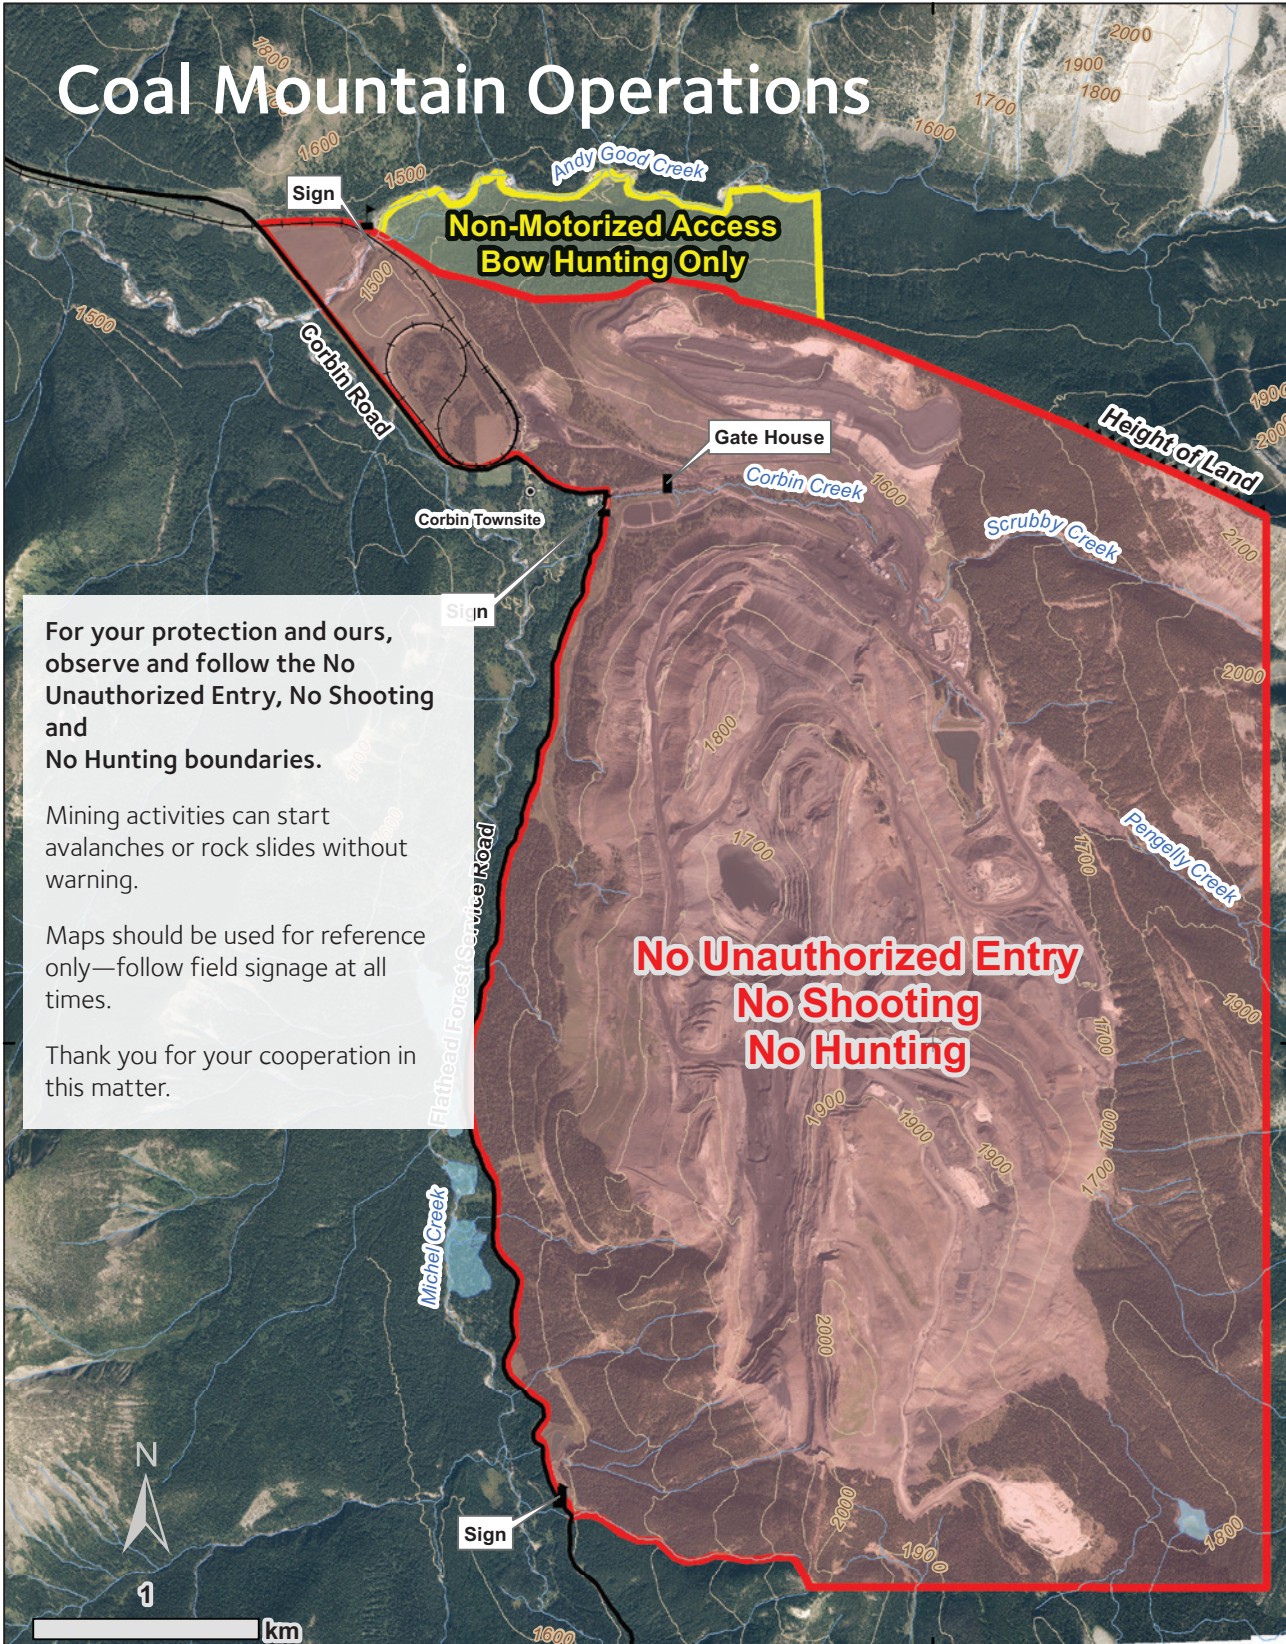

# Coal Mountain Operations

For your protection and ours, observe and follow the No Unauthorized Entry, No Shooting and No Hunting boundaries.

Mining activities can start avalanches or rock slides without warning.

Maps should be used for reference only—follow field signage at all times.

Thank you for your cooperation in this matter.

5485000

5485000

**For more information:**

- Go to the main gatehouse and contact Loss Prevention on the radio
- Call Loss Prevention at 250.425.7389