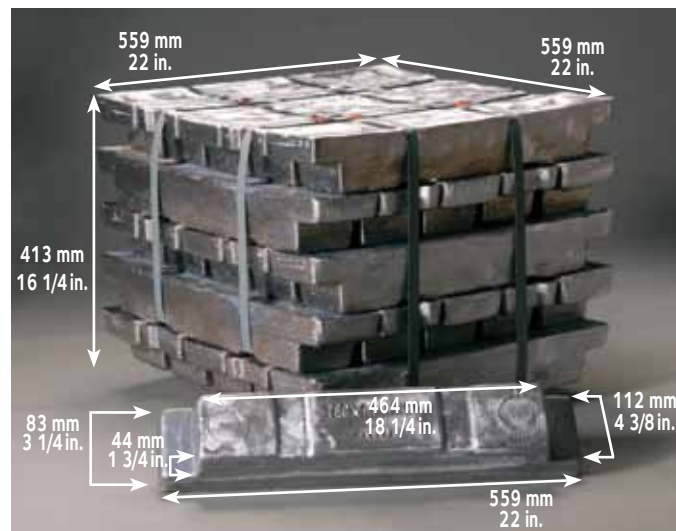

Lead

Lead Pig Bundle

45 kg; 100 lb Pigs

1134 kg; 2500 lb Bundle

25 pigs per bundle

Lead Bundle

Weight

45 kg; 100 lb pig

1134 kg; 2500 lb bundle

25 pigs per bundle

Tolerances

Bundle Weight: ± 23 kg; ± 50 lb

Grades: 99.99% pure lead, copper lead.

Notes

Bundles are strapped with 4 zinc coated steel straps. Pure lead is marked with lot identification and weight. Unless noted otherwise, the dimensions provided are nominal.